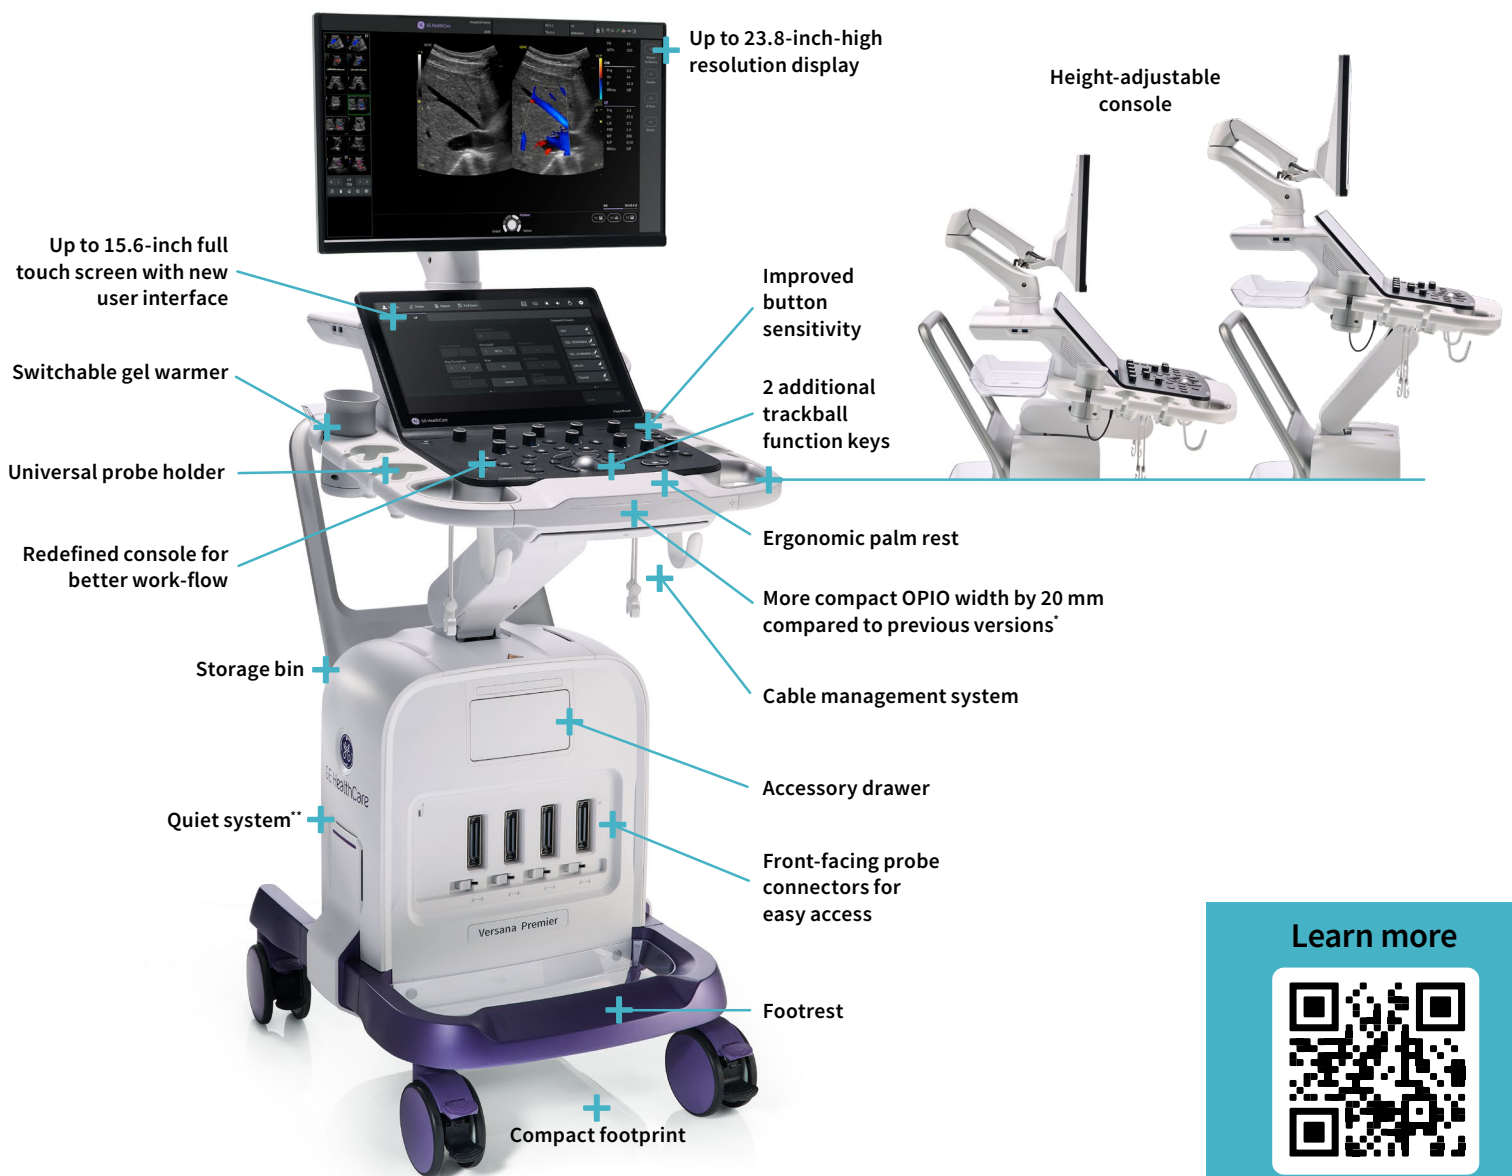

Versana Premier™

Easy to use. Easy to learn. Easy to diagnose.

Hardware & ergonomic updates to deliver an effortless user experience

Learn more

*Versana Premier R3 compared to Versana Premier V2.

**Decibel range of 21.96 to 39.51. Equivalent to Versana Premier V2.